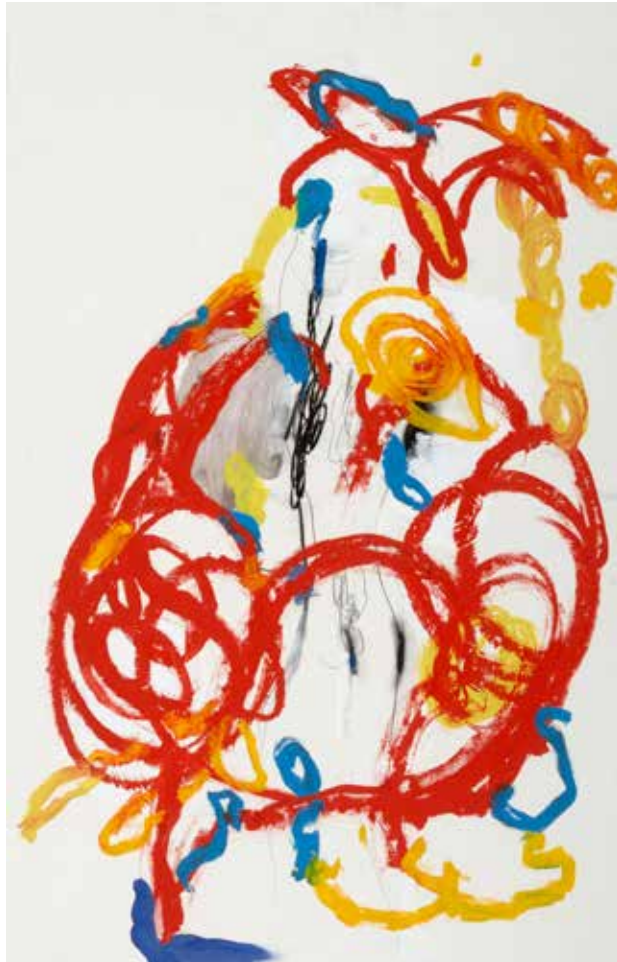

[WWW.WALLYFINDLAY.COM](http://WWW.WALLYFINDLAY.COM)

© 1978

*Study for Mr. Sweetlove*  
40 x 26 inches, oil crayon, charcoal and pencil on paper

WALLY FINDLAY GALLERIES INTERNATIONAL, INC.  
165 WORTH AVENUE, PALM BEACH FL 33480 • + (561) 655 2090  
124 EAST 57<sup>TH</sup> STREET, NEW YORK, NY 10022 • (212) 421 5390  
[WWW.WALLYFINDLAY.COM](http://WWW.WALLYFINDLAY.COM)