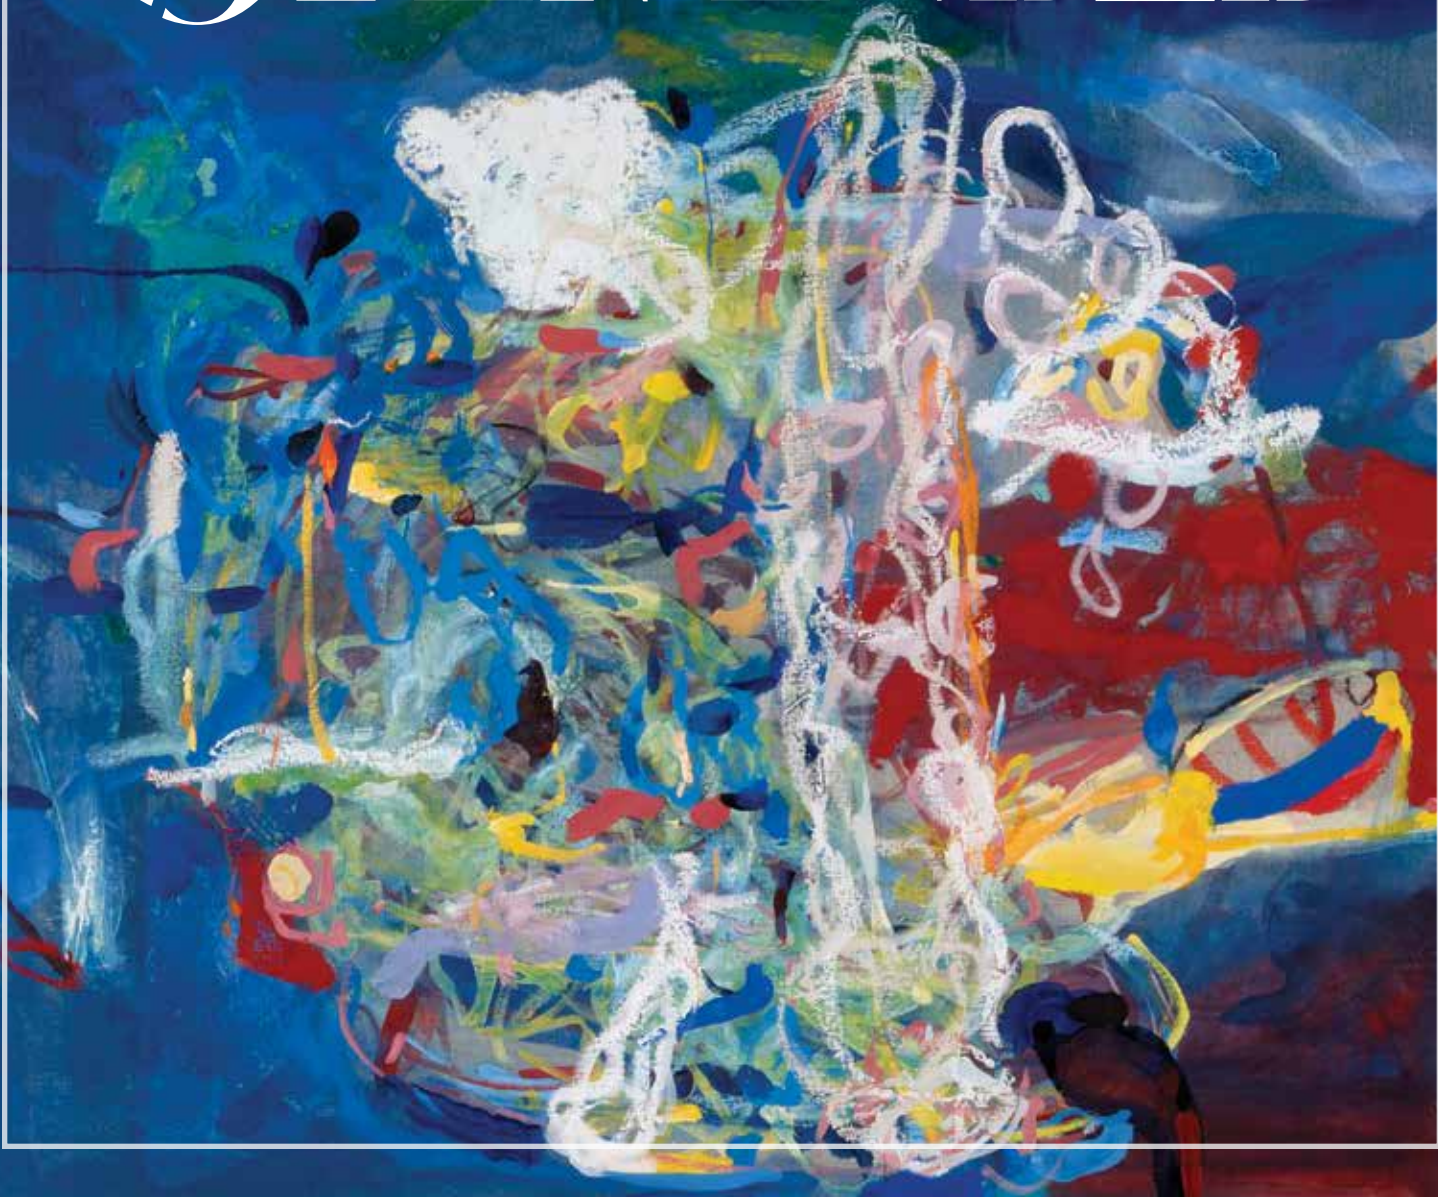

# PRISCILLA HEINE

*I begin with the urgency of line. Color is breath, vibration. It is the luminosity of the gesture that I wish to preserve.*

*The works on paper are wanderings, absorbing the visual, connecting to the internal. They are gestures, in their simplicity and their quality of being open ended.*